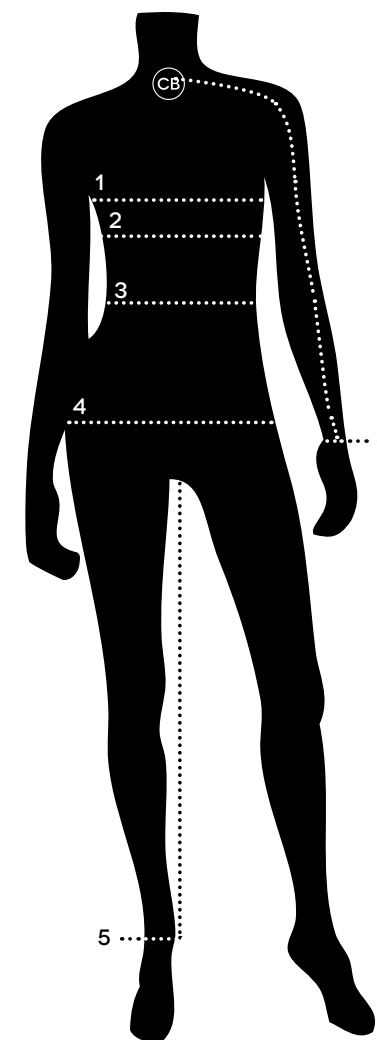

SIZE GUIDE

MEASURE DIRECTLY ON YOUR BODY · ALL MEASURES ARE IN CENTIMETER BASED ON A BODY HEIGHT OF 172 CM

1. CHEST

Measure around the fullest part of your chest. Hold your arms down along your torso and wear your bra when measuring.

2. EMPIRE [line below the chest]

Measure around your body right below your chest, just where the bra fits.

3. WAIST

Measure around your natural waist (about 5 cm above your navel).

4. HIP

Measure around the fullest part of your hips.

5. INSEAM

Measure your leg from the crotch to the floor.

6. ARM

Measure from the middle of the neck to your wrist. (CB = centerback)

COMPARISON CHART

SIZES	32	34	36	38	40	42	44				
ALPHA SIZES	XS	S	M	L	XL						
UK SIZES	4	6	8	10	12	14	16				
US / CANADA	2	4	6	8	10	12	14				
JEANS SIZES	24	25	26	27	28	29	30	31	32	33	34

EU SIZE CHART (BODY MEASUREMENTS IN CM)

SIZES	32	34	36	38	40	42	44
CHEST [1]	80	82	86	90	94	98	102
EMPIRE [2]	65	67	71	75	79	83	87
WAIST [3]	60	62	66	70	74	78	82
HIP [4]	87	89	93	97	101	105	109
INSEAM [5]	79	79	79	79	79	79	79
ARM [6]	77,5	78	79	80	81	82	82,5